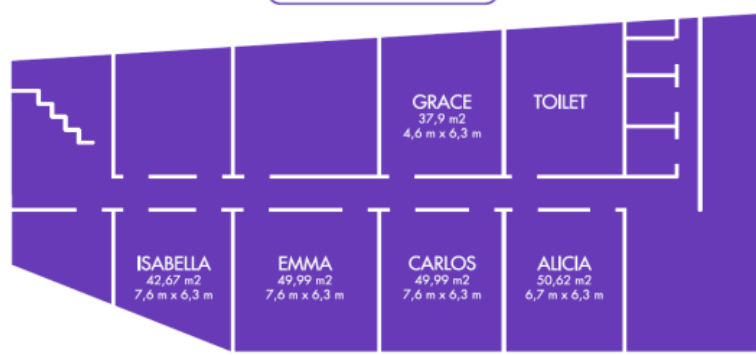

Meetings

MEETING ROOMS
GROUND FLOOR MAP

MEETING ROOMS
FIRST FLOOR MAP

Meetings

FACILITIES	Day light	Beamer / TV Screen	Video conferencing	Air-conditioning	Pillar Free
ALICIA	X			X	X
CARLOS	X	X		X	X
EMMA	X	X		X	X
ISABELLA	X			X	X
GRACE	X	X	X	X	X
LOLA	X			X	X
OSCAR	X	X		X	