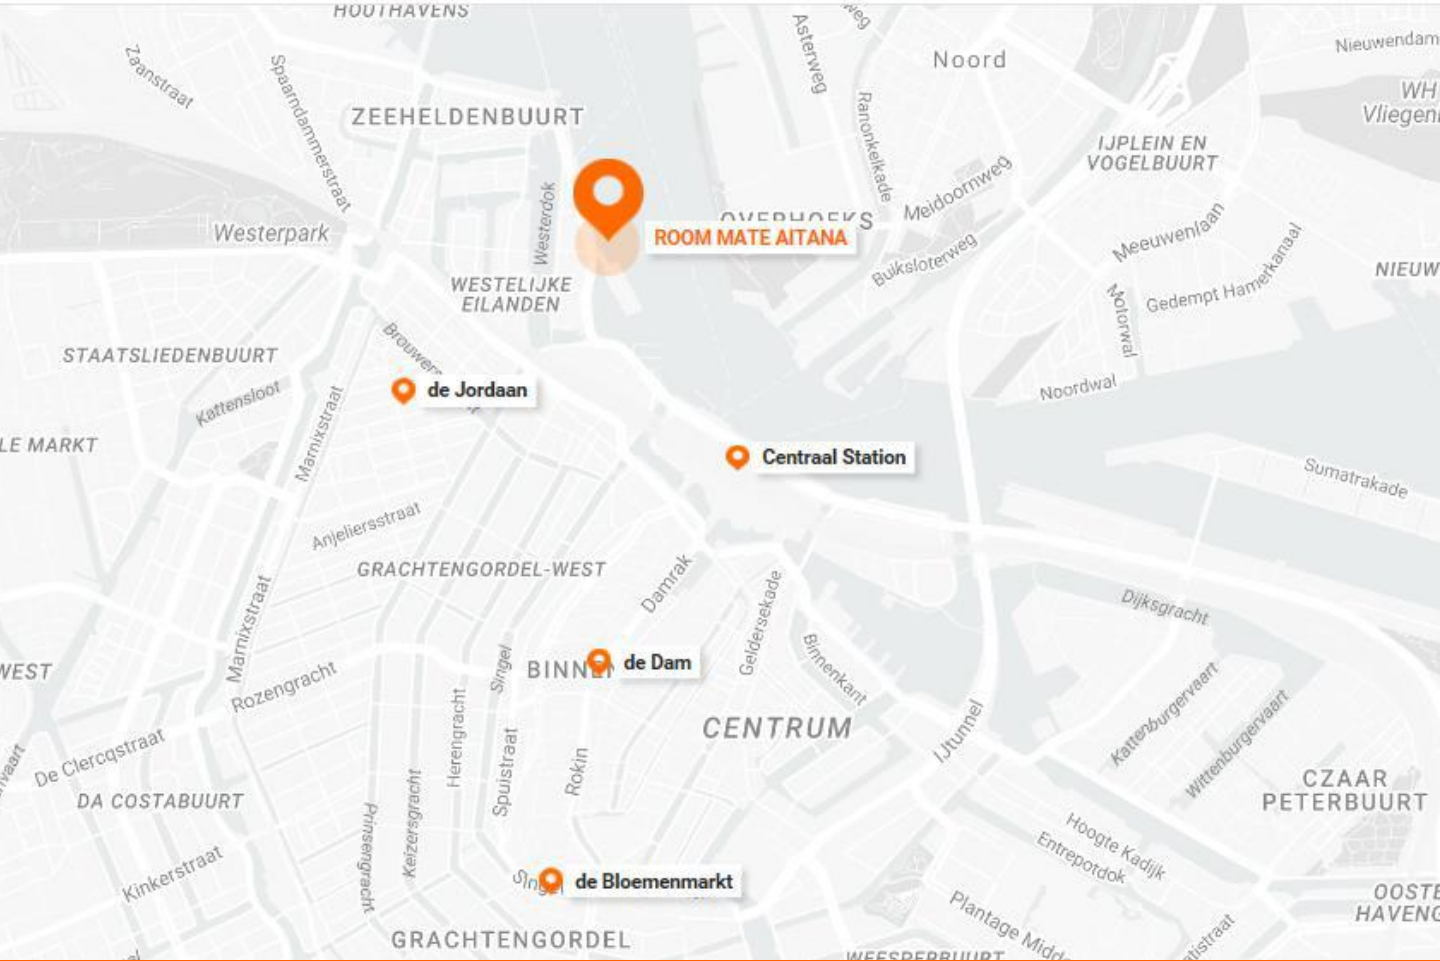

AITANA

RoomMate
HOTELS

General information

ROOM MATE AITANA AMSTERDAM

- Central and unique location
- 285 spacious guest rooms with spectacular views
 - Different room types from standard to suite!
- 7 highly flexible meeting rooms
- Breakout possibilities
- Mezzanine lounge area
- Business area
- 24/7 fitness
- Restaurant I-dock

Location

Schiphol Amsterdam International Airport

30 minutes by train
20 minutes by car/taxi

Amsterdam central station

10 minutes by foot
5 minutes by public transport

Dam square – city centre

15 minutes by foot
10 minutes by public transport

General

Room Mate Aitana is located on the IJ-dock, on walking distance from the central station and with easy access to Amsterdam's most popular attractions and business districts.

With bike rental, (public) parking facilities & guest services, room mate Aitana will assist in getting you everywhere on time.